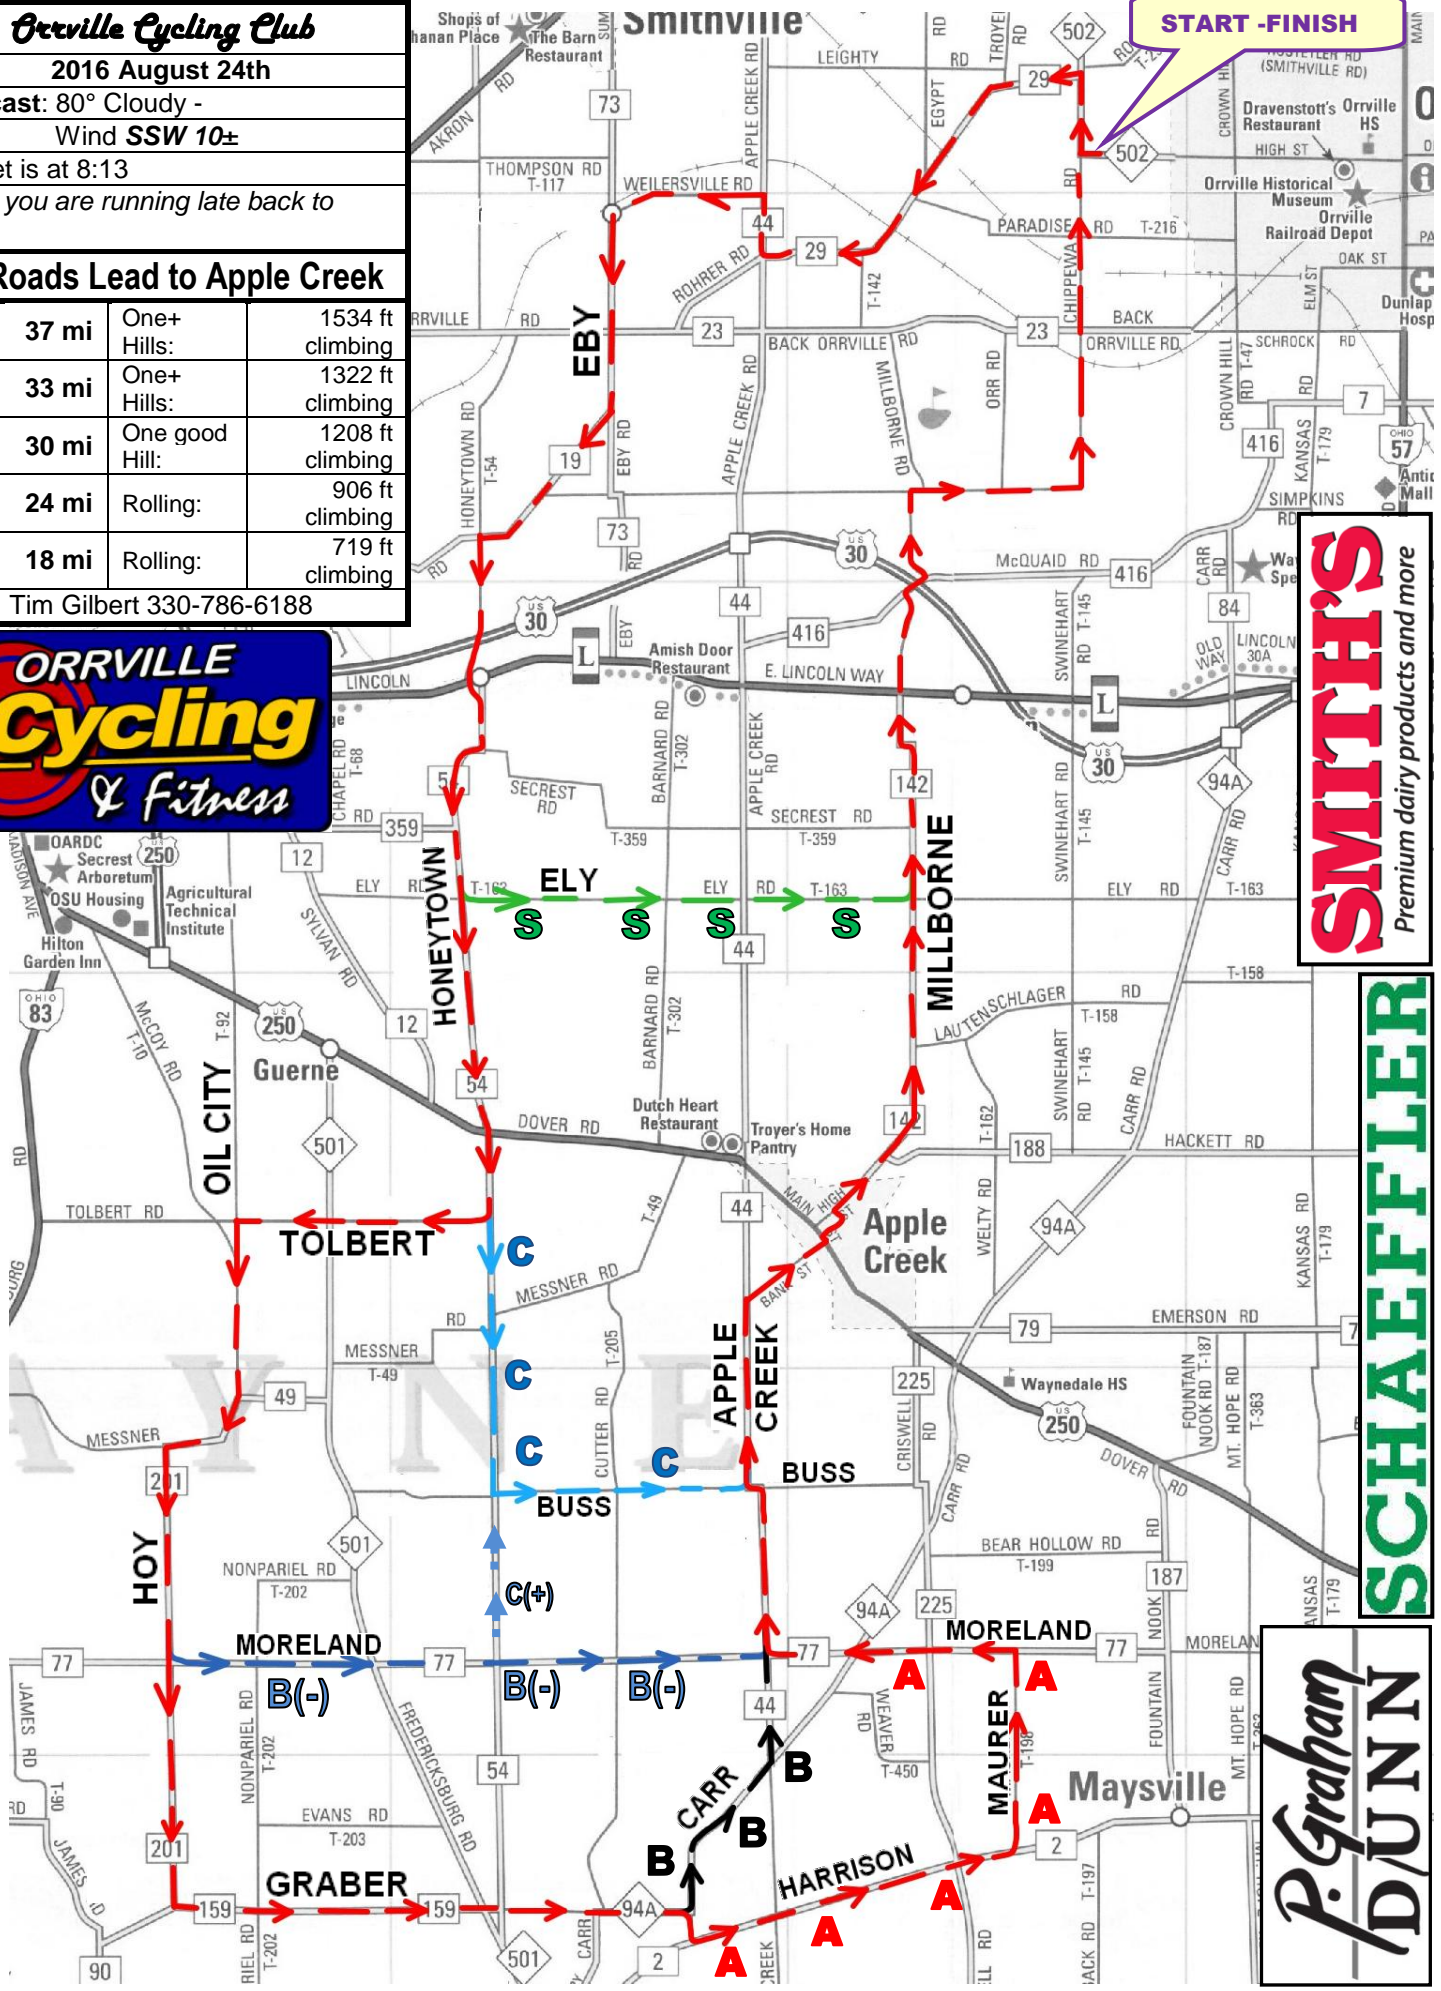

Orville Cycling Club
2016 August 24th
Forecast: 80° Cloudy -
Wind SSW 10±
Sunset is at 8:13
Call if you are running late back to shop

All Roads Lead to Apple Creek

A	37 mi	One+ Hills:	1534 ft climbing
B	33 mi	One+ Hills:	1322 ft climbing
B (-)	30 mi	One good Hill:	1208 ft climbing
C	24 mi	Rolling:	906 ft climbing
S	18 mi	Rolling:	719 ft climbing

Tim Gilbert 330-786-6188

START - FINISH

SMITH'S
Premium dairy products and more

SCHAEFFLER

P. Graham DUNN