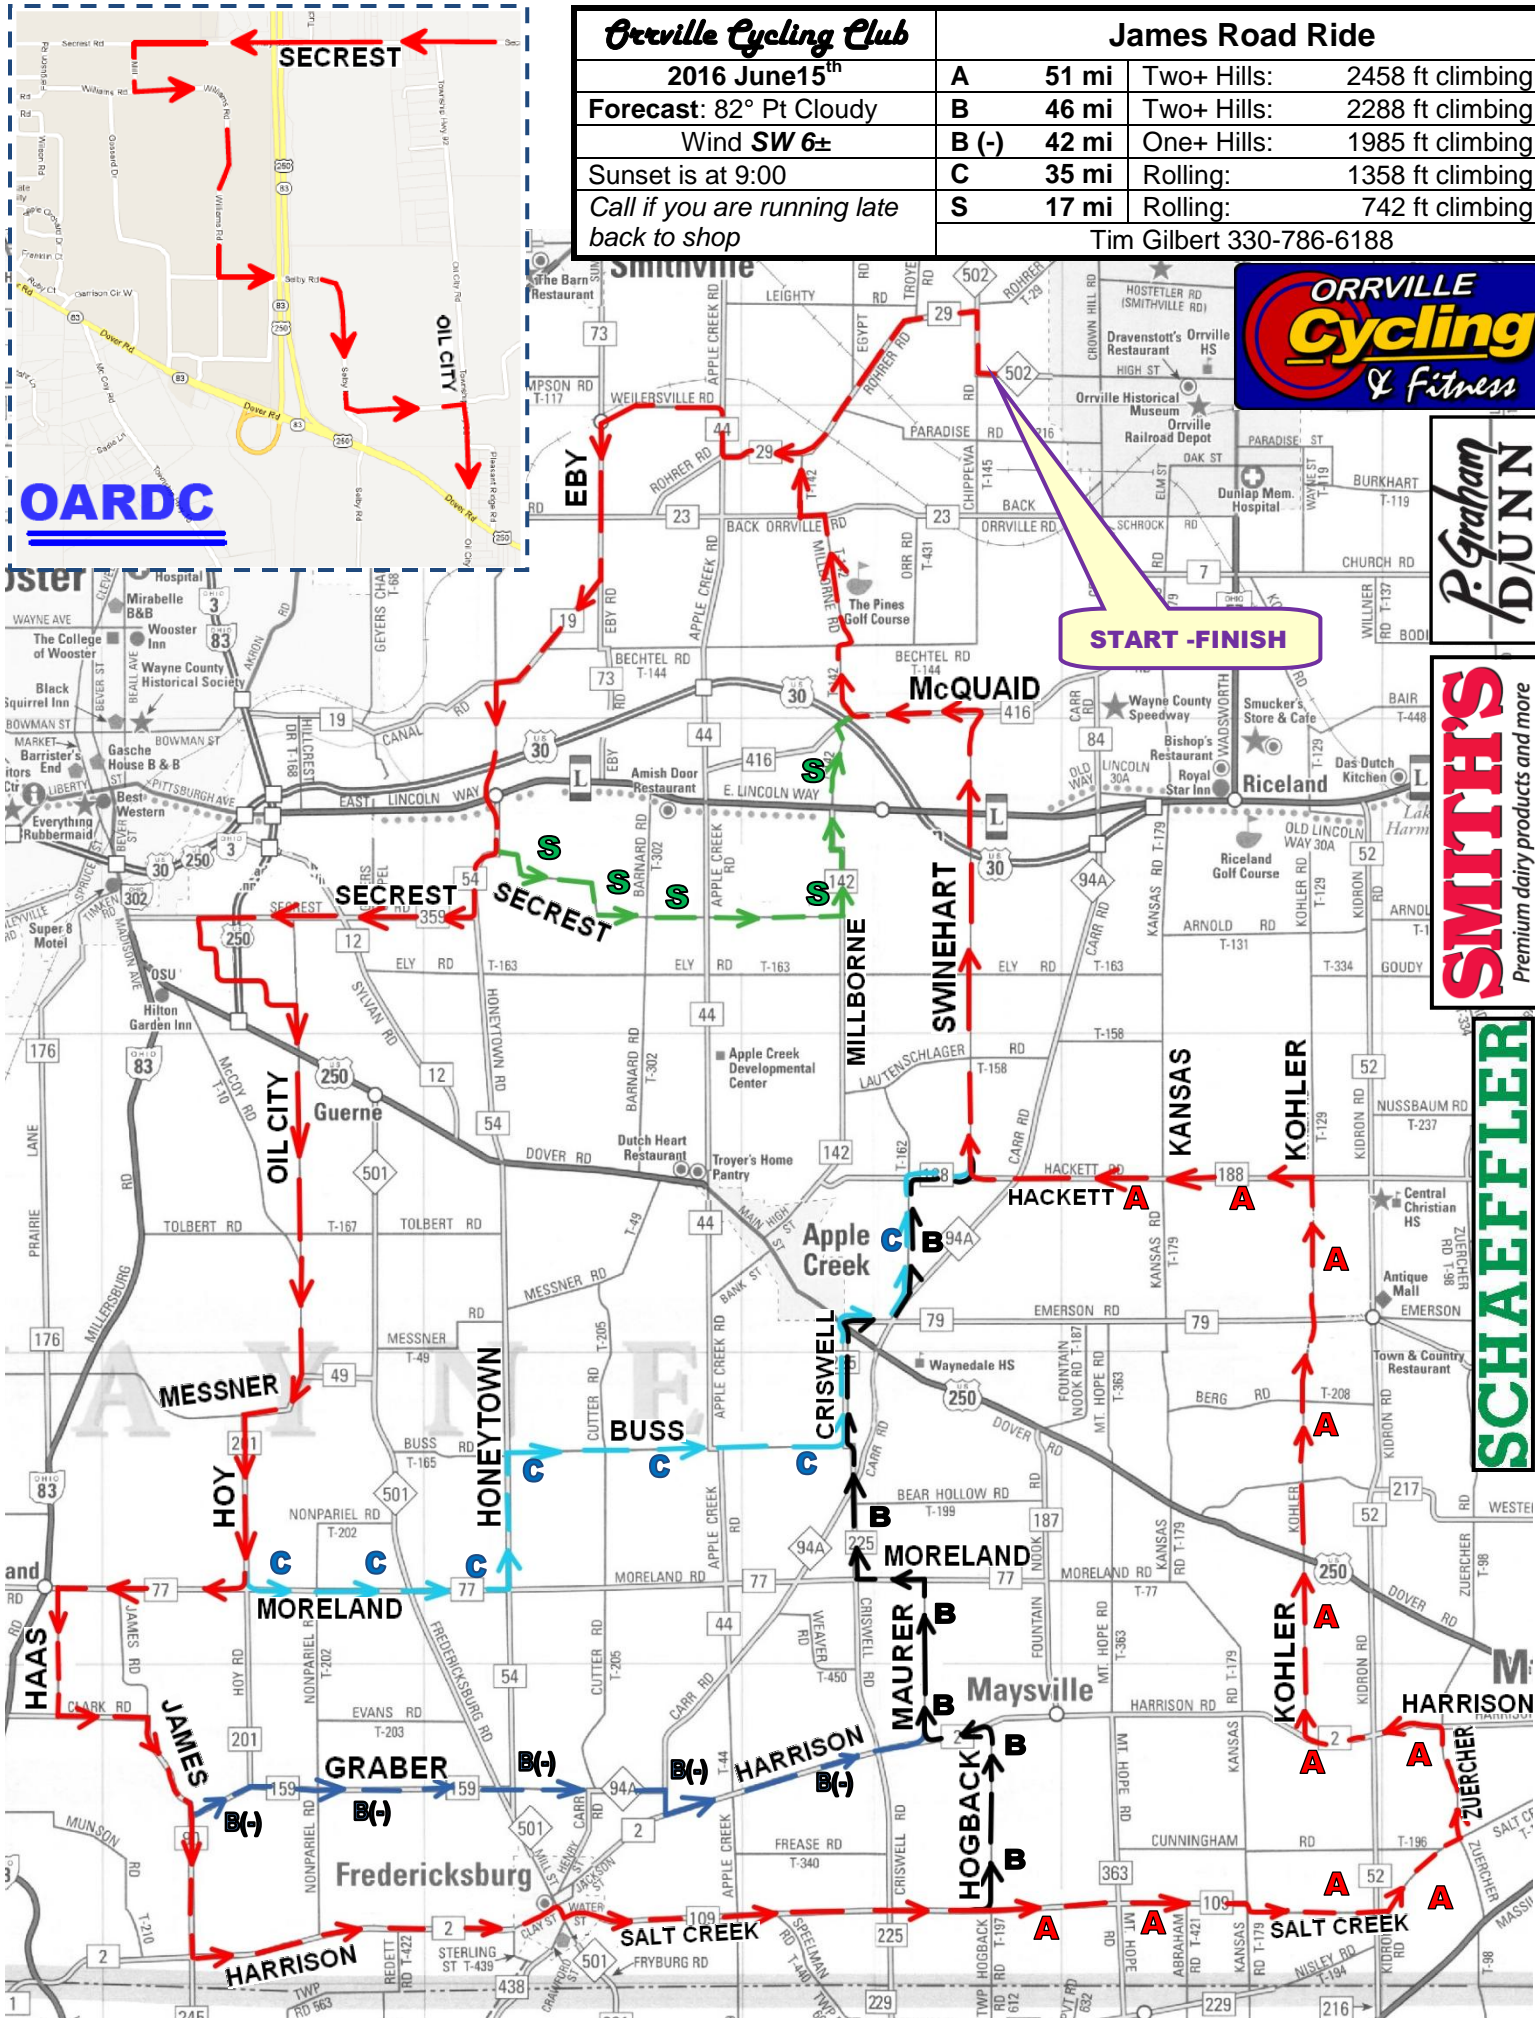

Orville Cycling Club

2016 June 15th
 Forecast: 82° Pt Cloudy
 Wind SW 6±
 Sunset is at 9:00
 Call if you are running late
 back to shop

James Road Ride

A	51 mi	Two+ Hills:	2458 ft climbing
B	46 mi	Two+ Hills:	2288 ft climbing
B (-)	42 mi	One+ Hills:	1985 ft climbing
C	35 mi	Rolling:	1358 ft climbing
S	17 mi	Rolling:	742 ft climbing

Tim Gilbert 330-786-6188

OARDC

START - FINISH