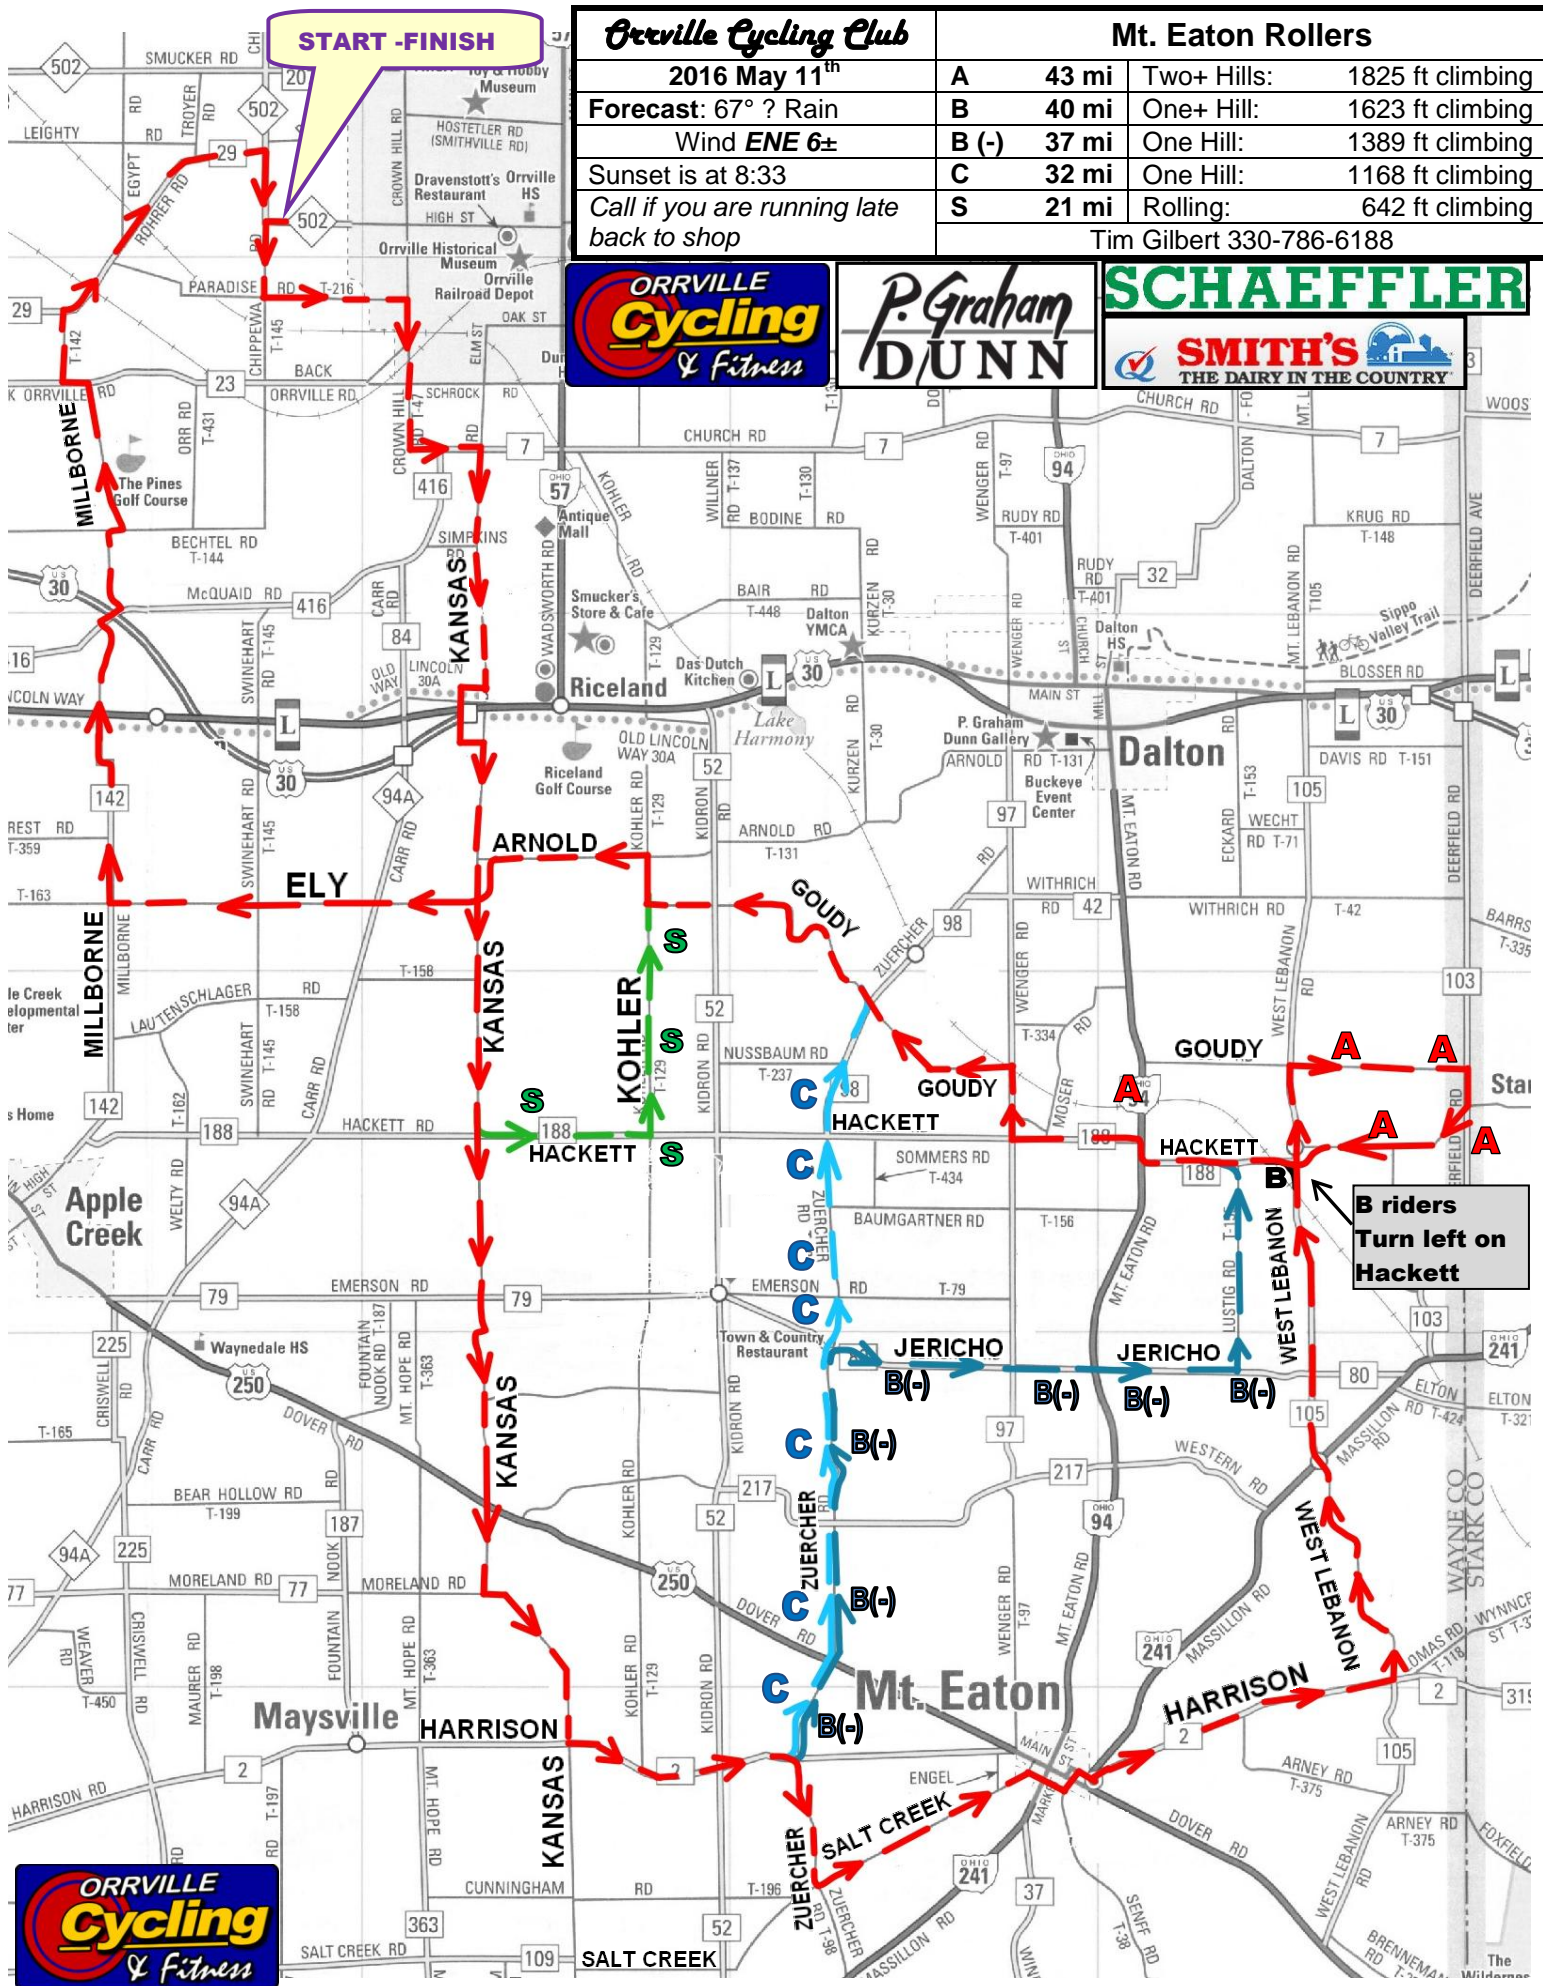

START - FINISH

Orrville Cycling Club

2016 May 11th
 Forecast: 67° ? Rain
 Wind ENE 6±
 Sunset is at 8:33
 Call if you are running late
 back to shop

Mt. Eaton Rollers

A	43 mi	Two+ Hills:	1825 ft climbing
B	40 mi	One+ Hill:	1623 ft climbing
B (-)	37 mi	One Hill:	1389 ft climbing
C	32 mi	One Hill:	1168 ft climbing
S	21 mi	Rolling:	642 ft climbing

Tim Gilbert 330-786-6188

**B riders
Turn left on
Hackett**