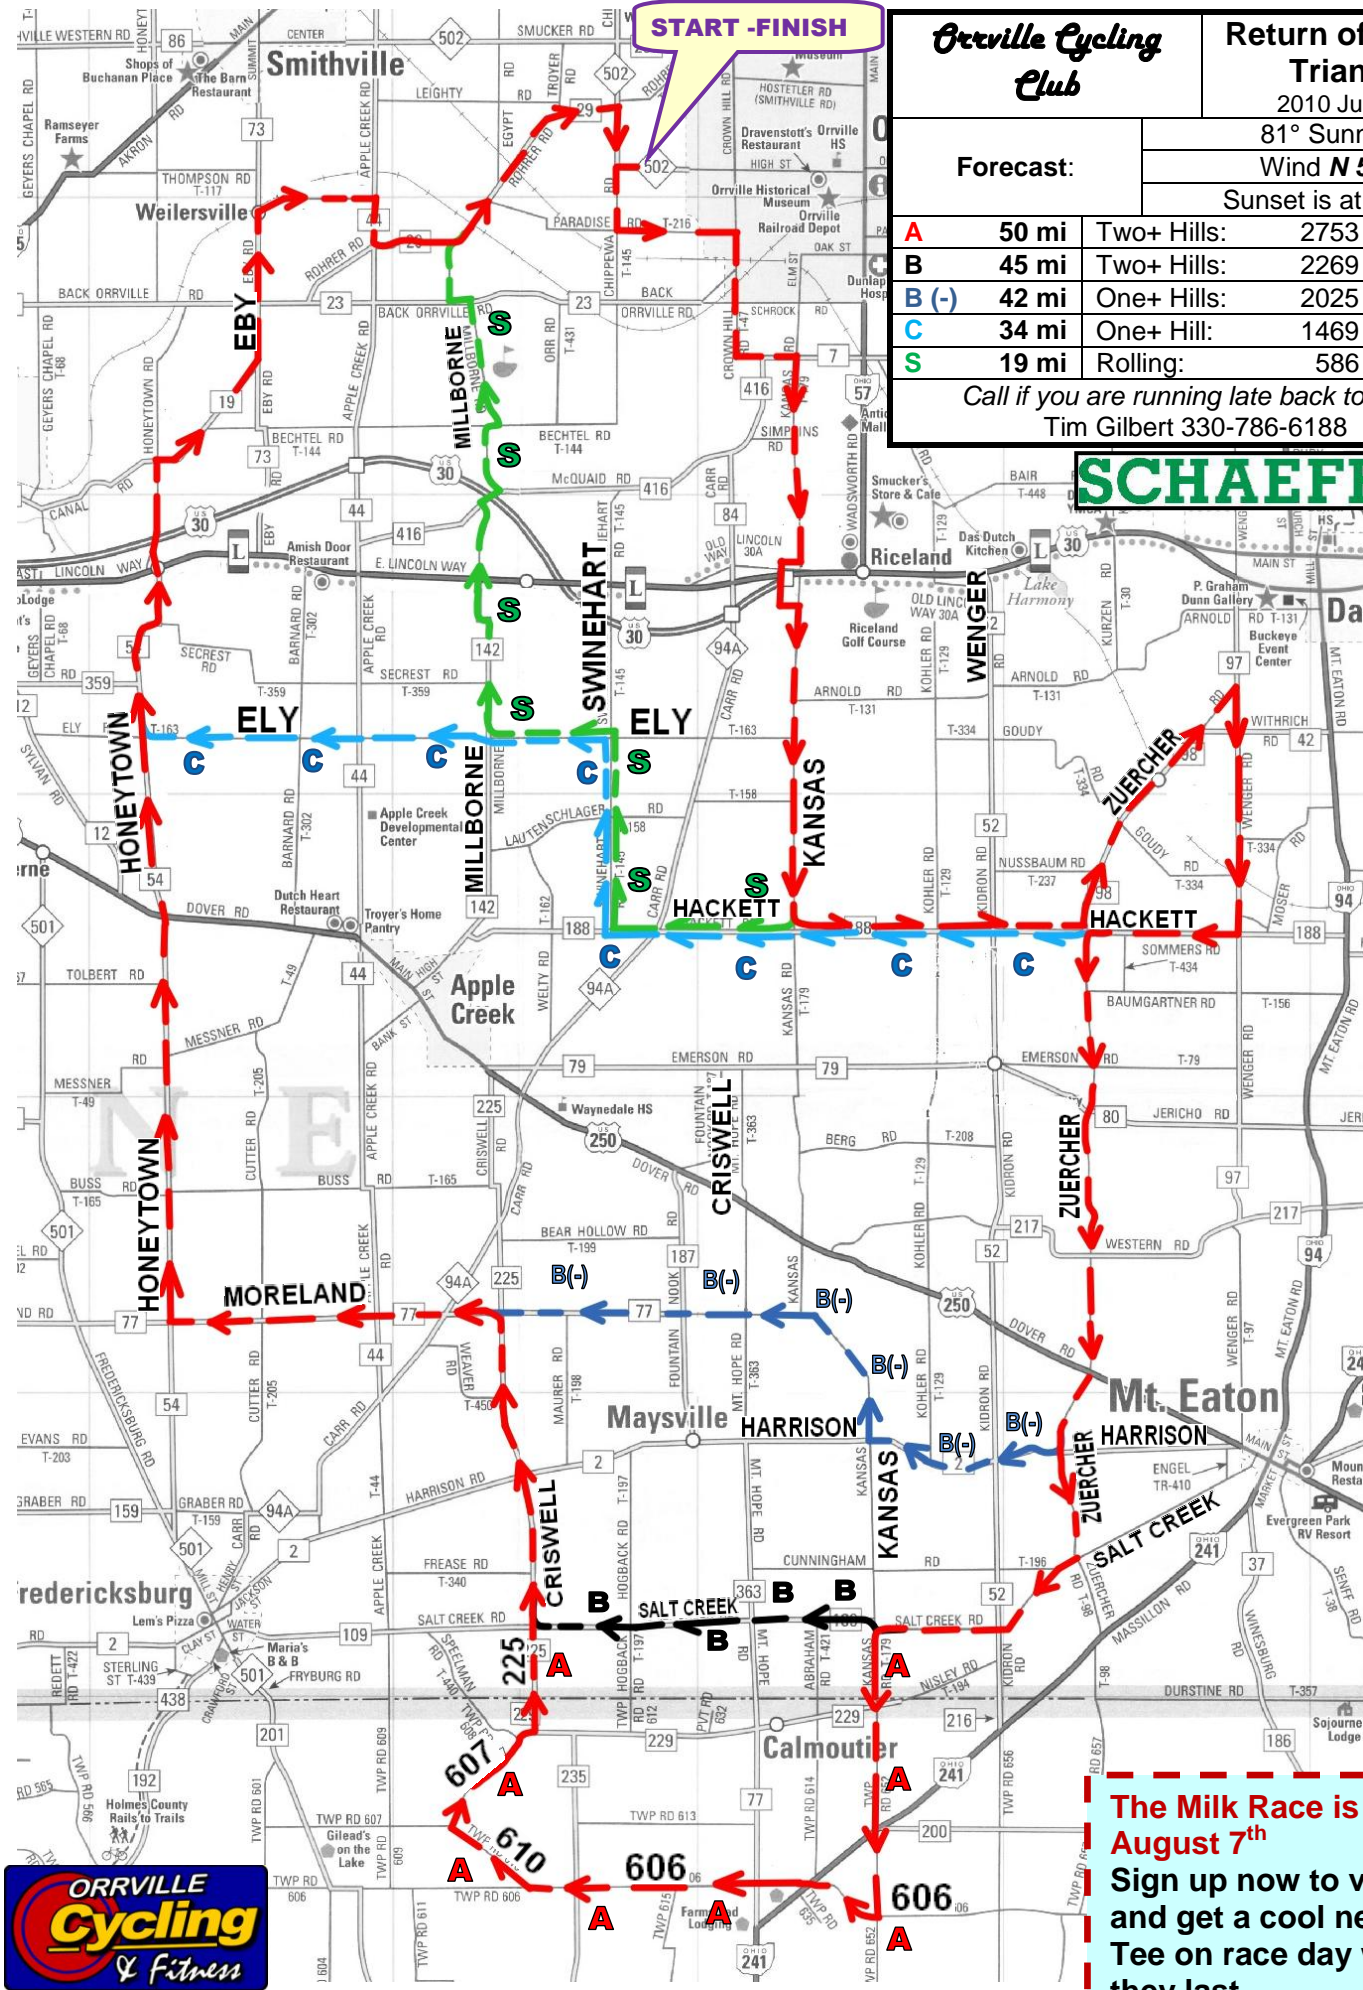

**START - FINISH**

*Orrville Cycling Club*

**Return of Devil's Triangle**

2010 July 20<sup>th</sup>

**Forecast:**

81° Sunny

Wind **N 5±**

Sunset is at 8:54

<b>A</b>	<b>50 mi</b>	Two+ Hills:	2753 ft climbing
<b>B</b>	<b>45 mi</b>	Two+ Hills:	2269 ft climbing
<b>B (-)</b>	<b>42 mi</b>	One+ Hills:	2025 ft climbing
<b>C</b>	<b>34 mi</b>	One+ Hill:	1469 ft climbing
<b>S</b>	<b>19 mi</b>	Rolling:	586 ft climbing

Call if you are running late back to shop  
Tim Gilbert 330-786-6188

**SCHAEFFLER**

**ORRVILLE Cycling & Fitness**

**P. Graham DUNN**

**SMITH'S**  
Premium dairy products and more

**ORRVILLE Cycling & Fitness**

**The Milk Race is Sunday August 7<sup>th</sup>**  
Sign up now to volunteer and get a cool new OCC Tee on race day while they last.