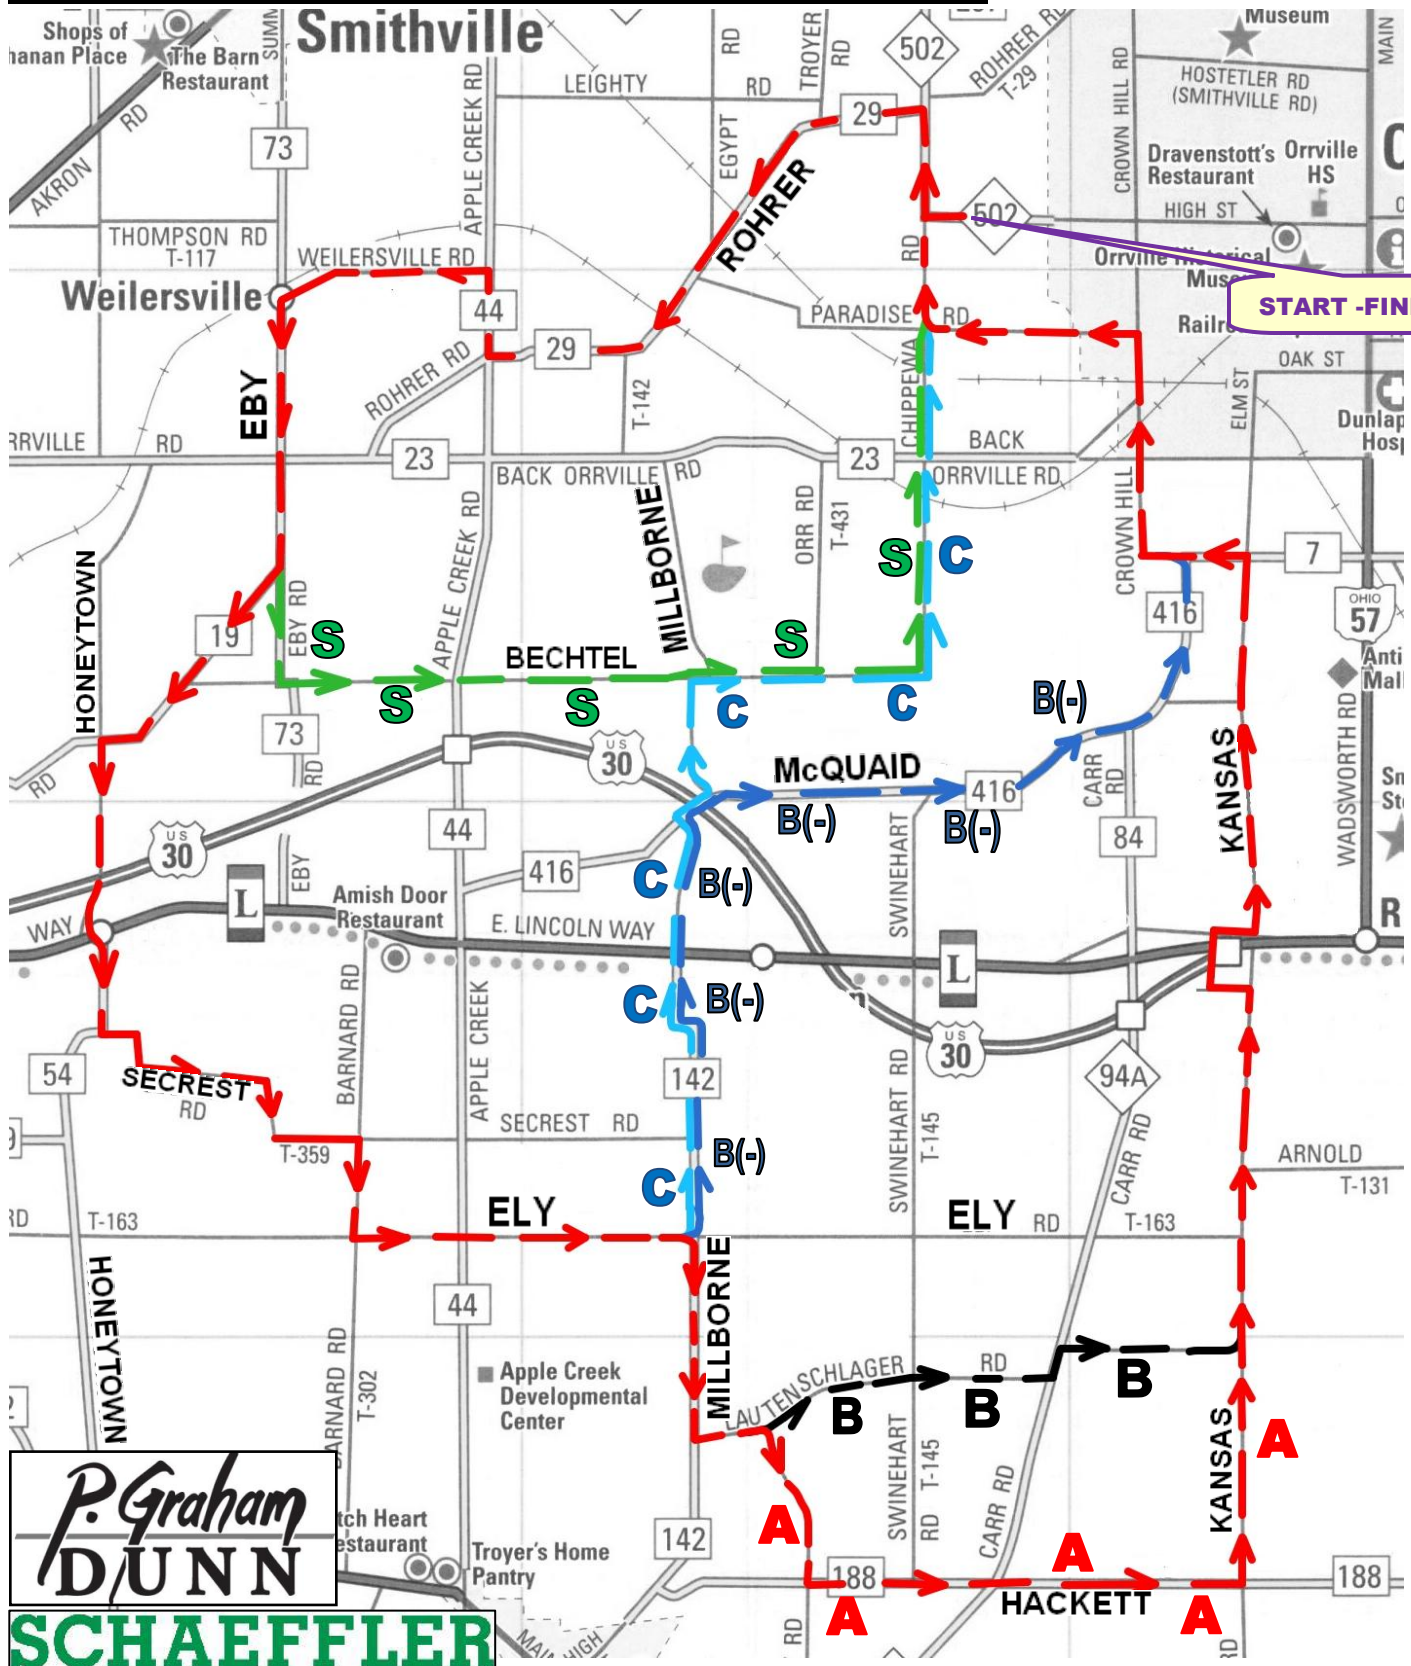

<i>Orrville Cycling Club</i>	2015 Season Opener			
2016 March 16 th	A	24 mi	One+ Hill:	956 ft climbing
Forecast: 56° Pt. Cldy	B	22 mi	One+ Hill:	903 ft climbing
Wind SW 15±	B (-)	20 mi	One+ Hill:	760 ft climbing
Sunset is at 7:34	C	17 mi	Rolling:	725 ft climbing
Call if you are running late back to shop	S	11 mi	Rolling:	375 ft climbing
Tim Gilbert 330-786-6188				