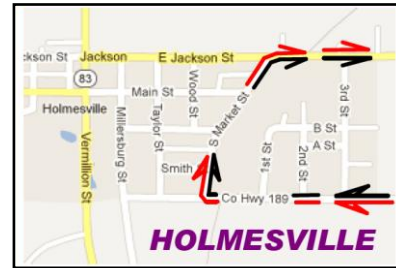

Orrville Cycling Club		Way Down South	
2016 June 29th	A	53 mi	Hills: 2145 ft climbing
Forecast: 72° Sunny	B	48 mi	Hills: 1844 ft climbing
Wind NW 6±	B (-)	43 mi	Hills: 1700 ft climbing
Sunset is at 9:03	C	37 mi	Rolling: 1375 ft climbing
Call if you are running late back to shop	S	18 mi	Rolling: 564 ft climbing
Tim Gilbert 330-786-6188			

START - FINISH

SCHAEFFLER

Join OCC in supporting Wayne County Rails to Trails by volunteering to pace the Firecracker 5k charity run on Saturday July 2nd.

The race starts at 8:30 & volunteers meet at 8:15. Ask for details.