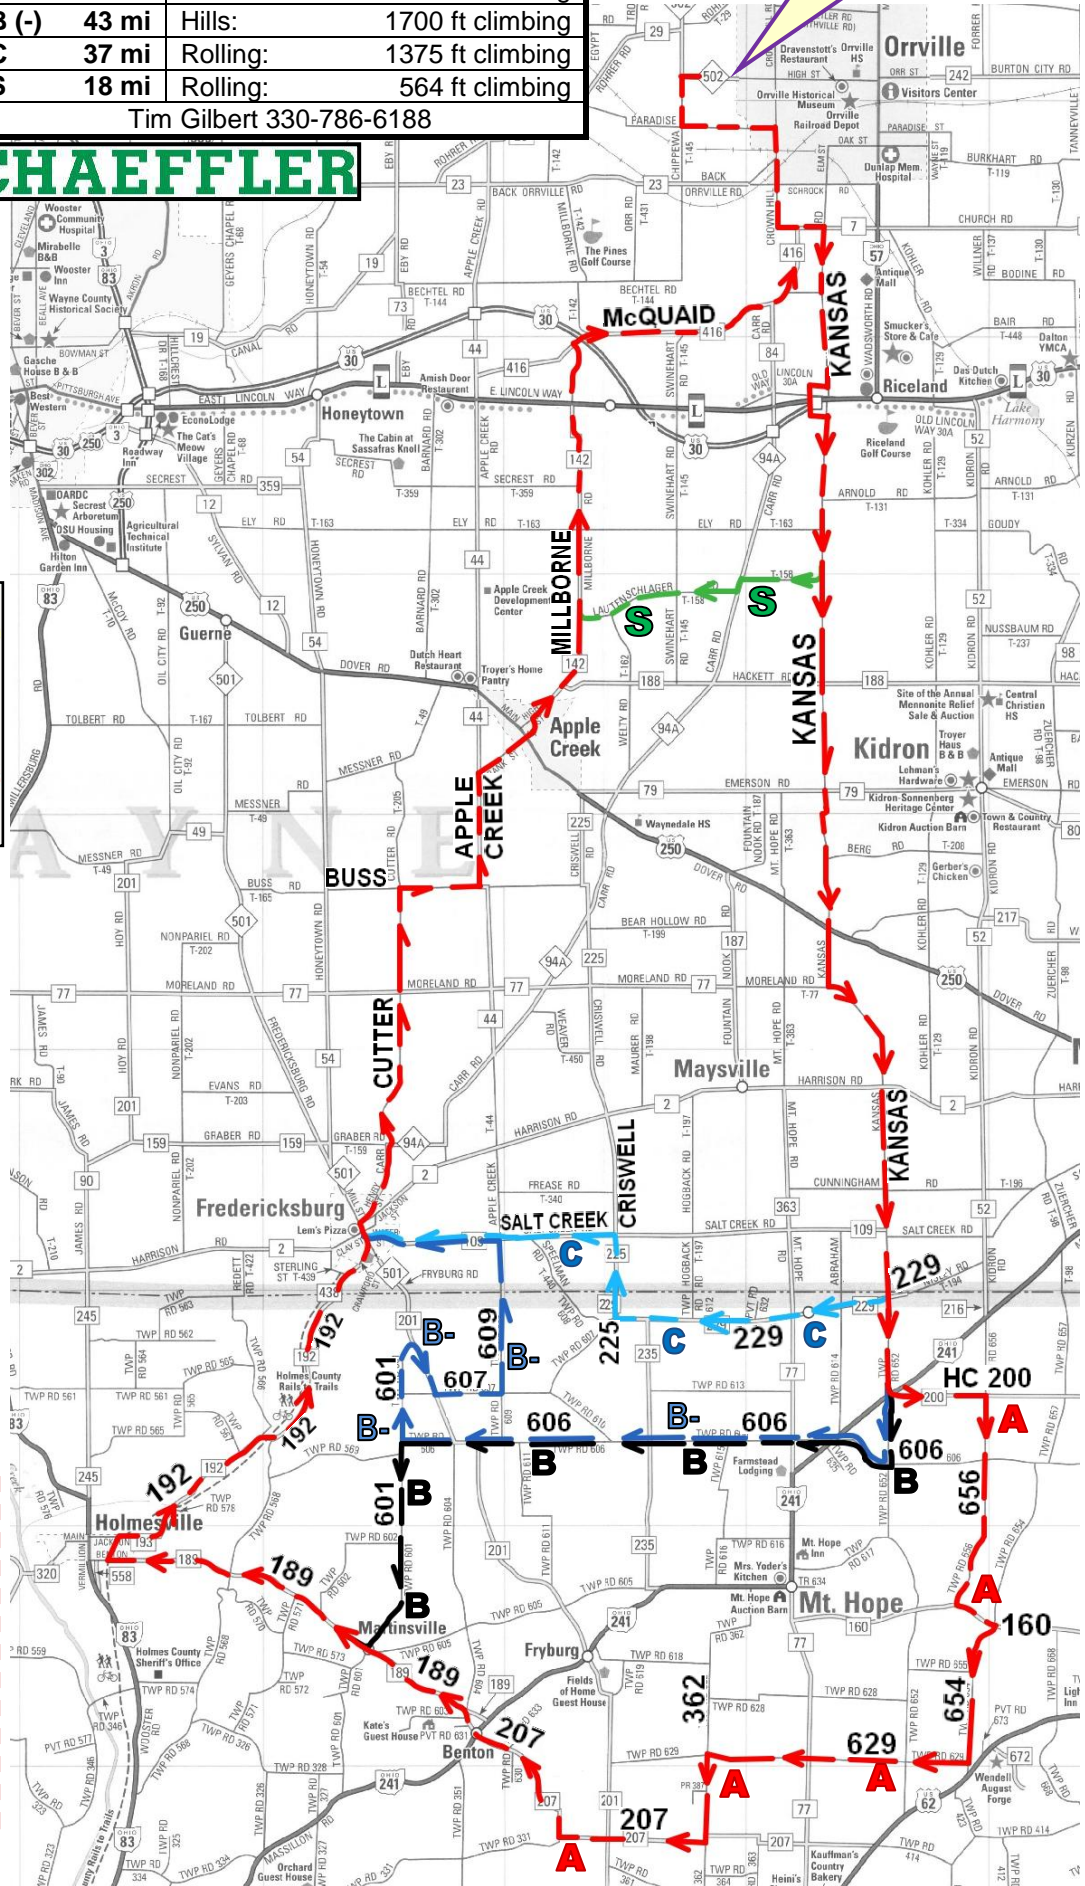

Orrville Cycling Club		Way Down South	
2016 June 29th	A	53 mi	Hills: 2145 ft climbing
Forecast: 72° Sunny	B	48 mi	Hills: 1844 ft climbing
Wind NW 6±	B (-)	43 mi	Hills: 1700 ft climbing
Sunset is at 9:03	C	37 mi	Rolling: 1375 ft climbing
Call if you are running late back to shop	S	18 mi	Rolling: 564 ft climbing
Tim Gilbert 330-786-6188			

START - FINISH

SCHAEFFLER

Join OCC in supporting Wayne County Rails to Trails by volunteering to pace the Firecracker 5k charity run on Saturday July 2nd.

The race starts at 8:30 & volunteers meet at 8:15. Ask for details.