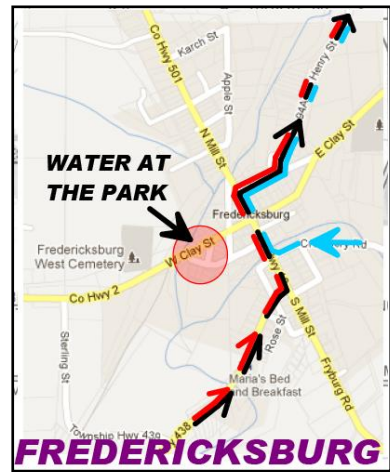

Orrville Cycling Club		Way Down South	
2016 June 29th	A	53 mi	Hills: 2145 ft climbing
Forecast: 72° Sunny	B	48 mi	Hills: 1844 ft climbing
Wind NW 6±	B (-)	43 mi	Hills: 1700 ft climbing
Sunset is at 9:03	C	37 mi	Rolling: 1375 ft climbing
Call if you are running late back to shop	S	18 mi	Rolling: 564 ft climbing
Tim Gilbert 330-786-6188			

START - FINISH

SCHAEFFLER

Join OCC in supporting Wayne County Rails to Trails by volunteering to pace the Firecracker 5k charity run on Saturday July 2nd.

The race starts at 8:30 & volunteers meet at 8:15. Ask for details.